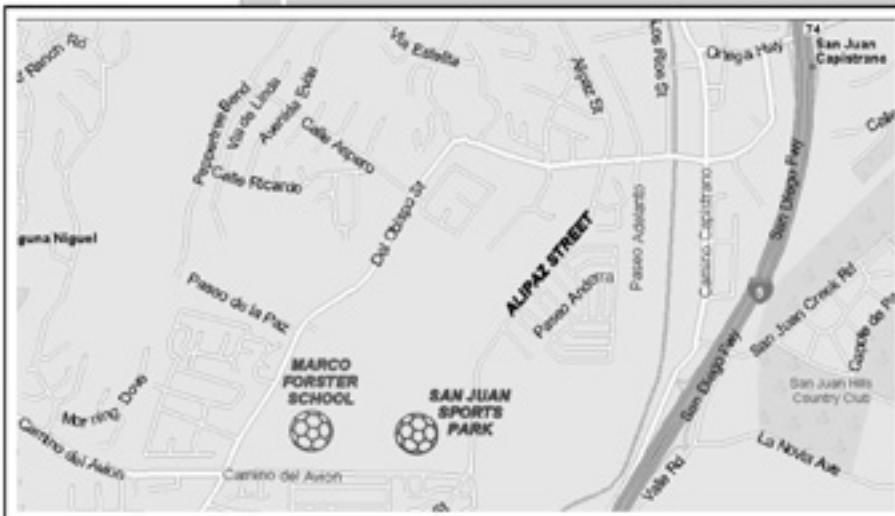

2004 Blues Cup San Juan Capistrano Fields

RANCHO CAPISTRANO (Home Field)

29251 Camino Capistrano

San Juan Capistrano

DRIVING DIRECTIONS

THOMAS GUIDE: PAGE 952 GRID B-4

From the 5 Freeway at Avery Parkway, exit and go right (West) to Camino Capistrano, turn left and go about a mile to the iron archway (Rancho Capistrano Entrance) which is on the right. Turn right and proceed to the fields. Parking and people are restricted to lower fields and parking lot only.

SAN JUAN SPORTS PARK & MARCO FORSTER SCHOOL

DRIVING DIRECTIONS

Take the 5 Freeway to the Ortega Highway exit. Turn onto Ortega Highway and go towards the Mission (West). Turn left on Del Obispo to Camino del Avion. Turn left onto Camino del Avion to Positiva. Turn left onto Positiva which takes you into the complex. Sportspark fields are to your right, Marco Forester fields are to your left.

COOKS PARK

DRIVING DIRECTIONS

From the 5 Freeway exit on Ortega Highway and go east. Turn right on La Novia (going south) make a left turn (eastbound) on Calle Arroyo for approximately 3/4 of a mile, park will be on your right.