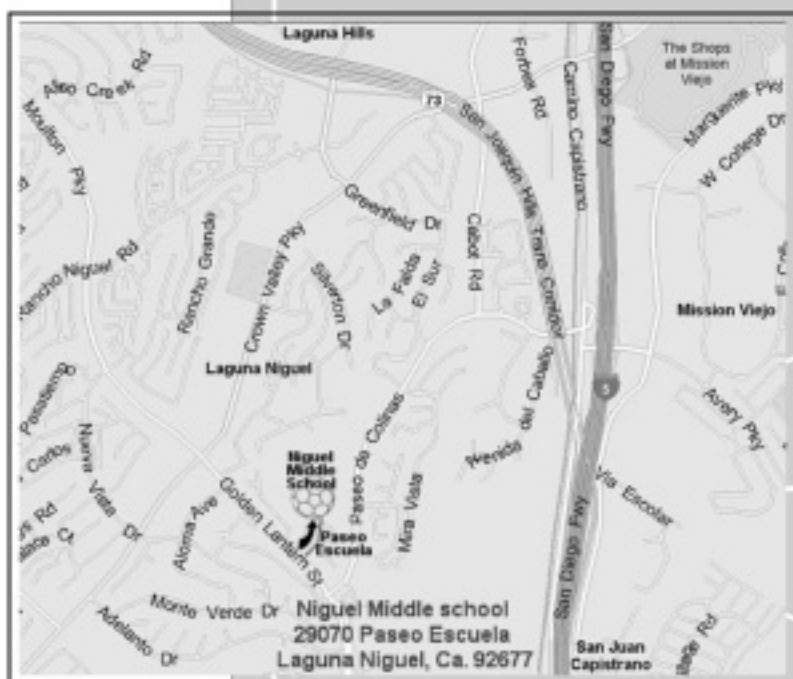

### BEAR BRAND PARK

32385 Bear Brand Road  
Laguna Niguel

#### DRIVING DIRECTIONS

From the 5 Freeway exit onto Crown Valley Parkway and go toward the coast (west).

Turn left on Golden Lantern.

Turn right on Camino Del Avion.

Turn right on Bear Brand Road.

Field is on the left.

### NIGUEL HILLS MIDDLE SCHOOL

29070 Paseo de Escuela  
Laguna Niguel

#### DRIVING DIRECTIONS

From the 5 Freeway exit onto Crown Valley Parkway and go toward the coast (west).

Turn left onto Golden Lantern.

Turn right onto Marina Hills.

Fields are on the left.