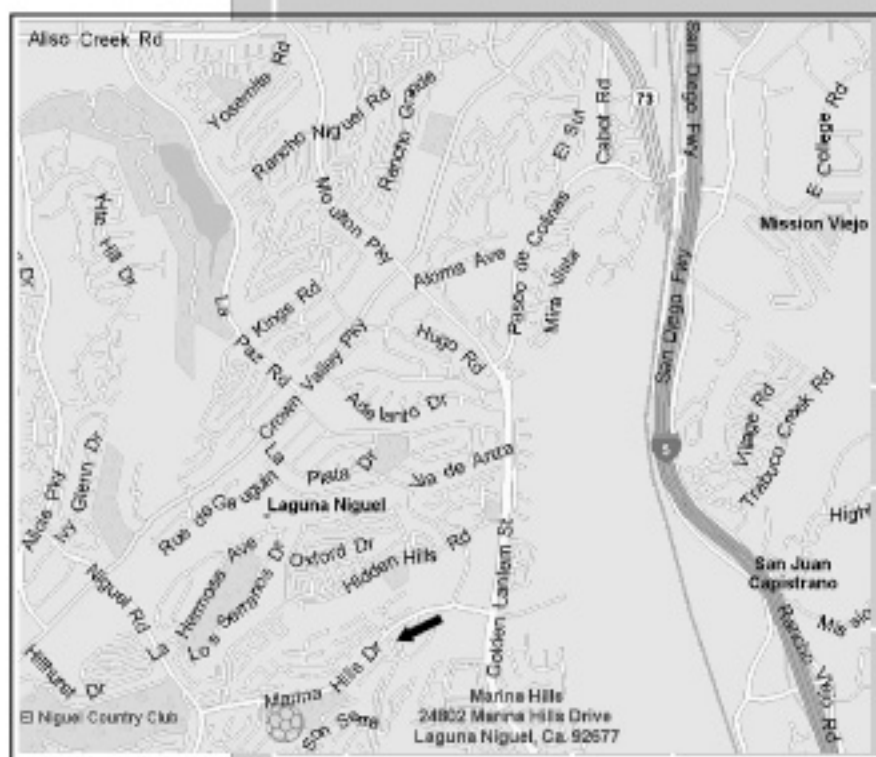

### NIGUEL HILLS MIDDLE SCHOOL

29070 Paseo de Escuela  
Laguna Niguel

#### DRIVING DIRECTIONS

From the 5 Freeway exit onto Crown Valley Parkway and go toward the coast (west).

Turn left onto Golden Lantern.

Turn left onto Paseo De La Escuela.

Enter the school parking lot.

### MARINA HILLS PARK

24802 Marina Hills Drive

#### DRIVING DIRECTIONS

From the 5 Freeway exit onto Crown Valley Parkway and go toward the coast (west).

Turn left onto Golden Lantern.

Turn right onto Marina Hills.

Fields are on the left.