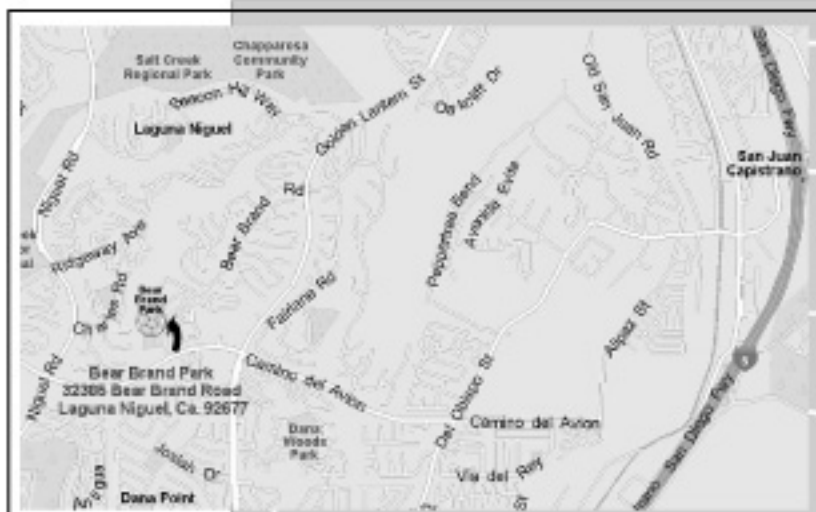

## 2004 Blues Cup Laguna Niguel Fields

### BEAR BRAND PARK

32385 Bear Brand Road  
Laguna Niguel

#### DRIVING DIRECTIONS

From the 5 Freeway exit onto Crown Valley Parkway and go toward the coast (west).

Turn left onto Golden Lantern.

Turn left onto Paseo De La Escuela.

Enter the school parking lot.

#### DRIVING DIRECTIONS

From the 5 Freeway exit onto Crown Valley Parkway and go toward the coast (west).

Turn left onto Golden Lantern.

Turn right onto Marina Hills.

Fields are on the left.