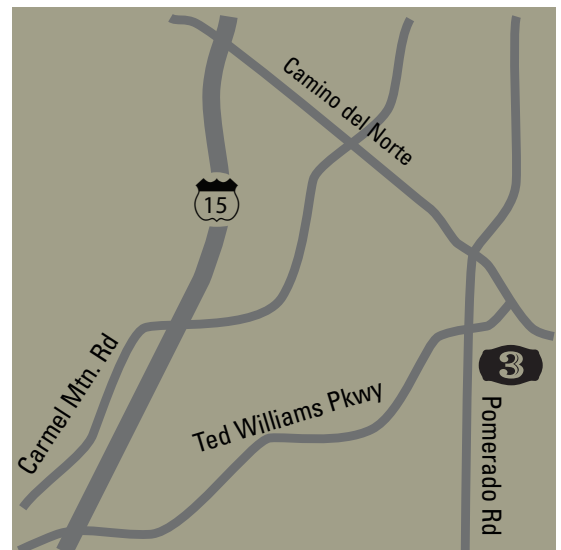

POWAY COUNTRY  
**SHOOTOUT**  
★2009★

★ **FIELDS** ★

- 1 RYAN PARK**  
**450 Hidden Trails Road, Escondido, CA 92027**  
From the 15 fwy exit El Norte Parkway and go east. Continue east on El Norte Parkway about 4-5 miles to Ryan Park. Ryan Park is on the left.

- 2 OAK VALLEY MIDDLE SCHOOL**  
**16055 Winecreek Rd San Diego, CA 92127**  
From the 15 fwy exit Camino Del Norte and go west. Turn Left on Bernardo Center Drive which becomes Carmel Valley Road. Follow that to Winecreek Road.

- 3 ARBOLITOS SPORTS PARK**  
I-15 to Ted Williams Pkwy. East on Ted Willams Pkwy. Turn right (south) onto Pomerado Rd. The fields are immediately on the left.