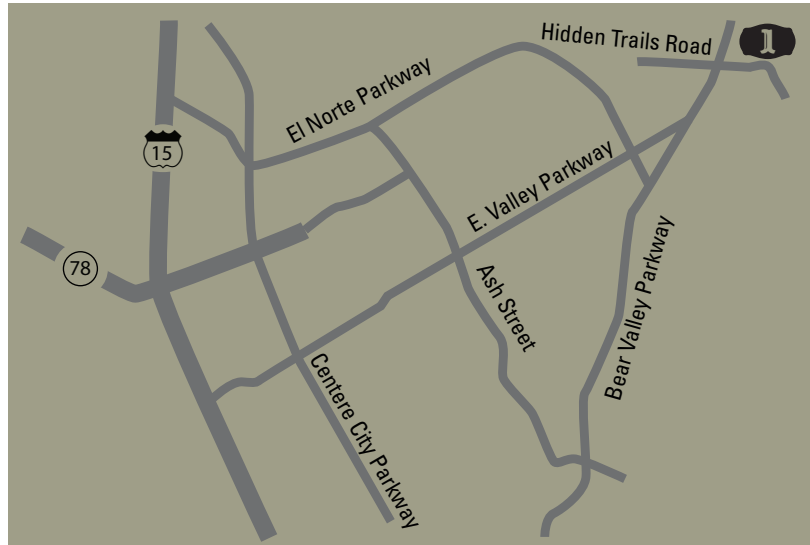

POWAY COUNTRY  
**SHOOTOUT**  
★2009★

★ **FIELDS** ★

- 1 RYAN PARK**  
**450 Hidden Trails Road, Escondido, CA 92027**  
From the 15 fwy exit El Norte Parkway and go east. Continue east on El Norte Parkway about 4-5 miles to Ryan Park. Ryan Park is on the left.

- 2 OAK VALLEY MIDDLE SCHOOL**  
**16055 Winecreek Rd San Diego, CA 92127**  
From the 15 fwy exit Camino Del Norte and go west. Turn Left on Bernardo Center Drive which becomes Carmel Valley Road. Follow that to Winecreek Road.

- 3 ARBOLITOS SPORTS PARK**  
I-15 to Ted Williams Pkwy. East on Ted Willams Pkwy. Turn right (south) onto Pomerado Rd. The fields are immediately on the left.